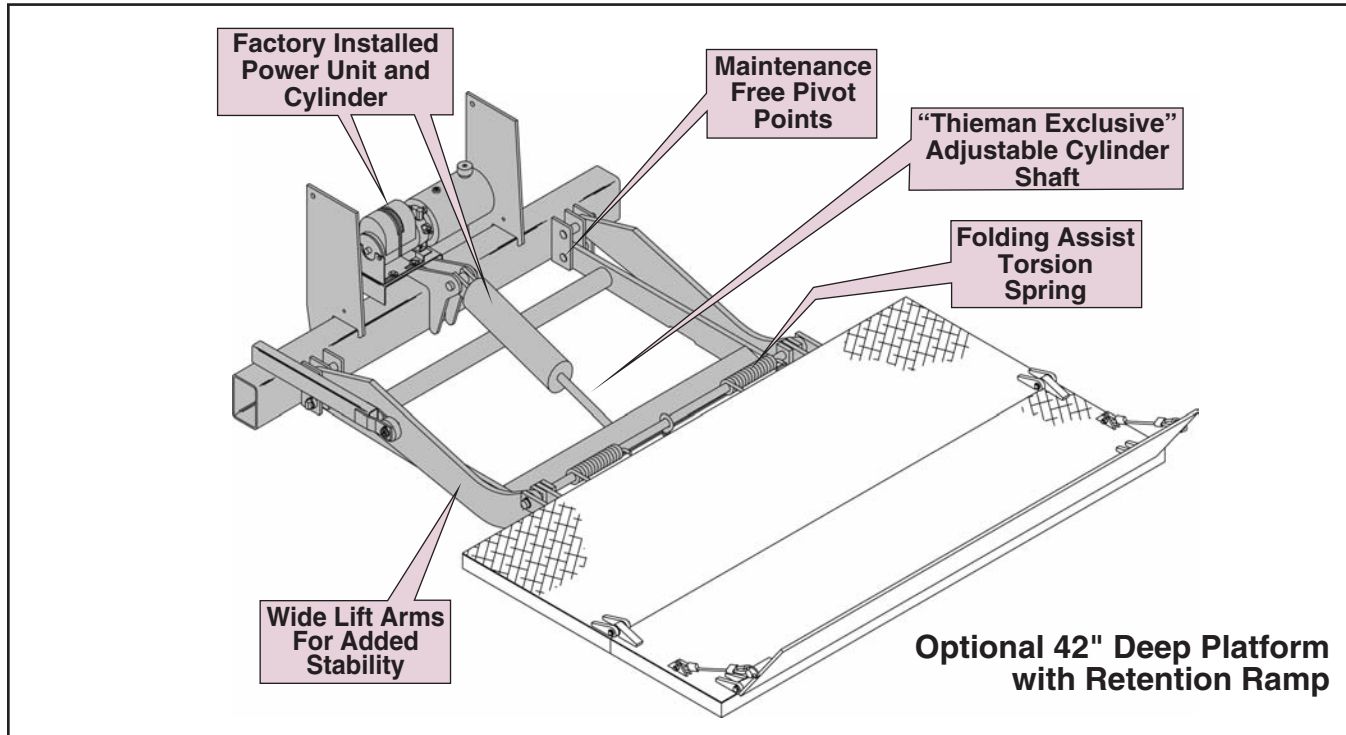

Features, Benefits and Specifications

STANDARD FEATURES AND BENEFITS:

- Pre-Assembled Pump and Cylinder for Quick and Easy Installation.
- Maintenance Free Bushings at All Major Pivot Points.
- Molded Toggle Switch (Convenient Mounting and Environmentally Sealed)
- 150 Amp Circuit Breaker for Electrical Protection.
- Torsion Springs for Easy Platform Handling.
- Heavy-Duty Reinforced Spacer with Automatic Latch.
- Standard Snubber Kit to Prevent Wear of Liftgate While in Traveling Position.
- Meets All TMC Electrical Guidelines for Reduced Service Requirements.

AVAILABLE OPTIONS FOR M SERIES:

- Pintle Hitch Bracket
- Low Bed (34"-39") Applications
- Remote Pendant Control
- In-Cab Shut Off Switch
- Aluminum Platform
- Heavy-Duty I-Beam Dock Bumpers
- Light Kits
- Trailer Kits
- Power Down
- Power Unit Enclosures

Model #	Platform	Load Capacity	Approx. Install Wt.	Bed Height Range
M-16ET	72" or 84" x 36" + 6"	1600 lbs.	748 or 778 lbs.	37" to 54"
M-16ET	72" or 84" x 42" wedge	1600 lbs.	745 or 783 lbs.	45" to 54"
MLB-16ET	72" or 84" x 29" + 6"	1600 lbs.	750 or 789 lbs.	34" to 39"
M-20ET	72" or 84" x 36" + 6"	2000 lbs.	753 or 783 lbs.	37" to 54"
M-20ET	72" or 84" x 42" wedge	2000 lbs.	750 or 788 lbs.	45" to 54"
MLB-20ET	72" or 84" x 29" + 6"	2000 lbs.	765 or 804 lbs.	34" to 39"
M-25ET	72" or 84" x 36" + 6"	2500 lbs.	861 or 895 lbs.	38" to 54"
M-25ET	72" or 84" x 42" wedge	2500 lbs.	878 or 916 lbs.	45" to 54"
MLB-25ET	72" or 84" x 29" + 6"	2500 lbs.	890 or 924 lbs.	34" to 39"
M-30ET	72" or 84" x 36" + 6"	3000 lbs.	866 or 900 lbs.	38" to 54"
MLB-30ET	72" or 84" x 29" + 6"	3000 lbs.	905 or 939 lbs.	34" to 39"

Application: Van Bodies, Stake Bodies, and Trailers
ET- Electric with Toggle Switch Control/Gravity Down

Distributed By:

THIEMAN
TAILGATES INC.
Raising Performance to New Levels

600 East Wayne Street
Celina, Ohio 45822
Phone: 419-586-7727 or
800-524-5210
Fax: 419-586-9724
www.thieman.com
info@thiemantailgates.com

THIEMAN Reserves the right to Change Products Specifications at any time Without Prior Notice.
Printed in U.S.A. Rev. 12/09 • 4M • MP68824