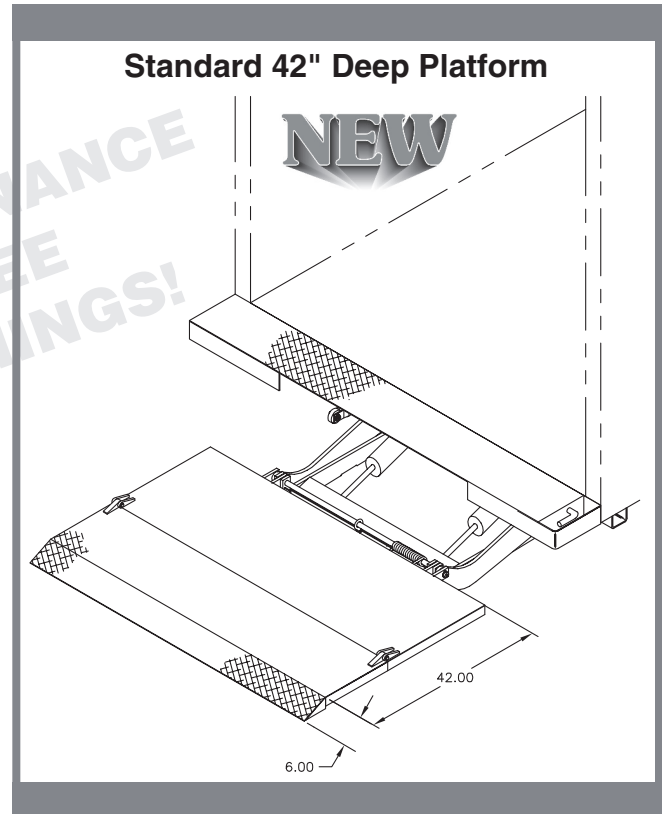

#### FEATURING:

- MAINTENANCE FREE BUSHINGS
- Fast and Easy Installation
- 2,500 to 3,000 lb. Capacities
- Meets TMC Electrical Guidelines
- Snubber Kit
- Heavy-Duty Reinforced Spacer
- Pre-Mounted Pump and Cylinders
- Torsion Spring Assist