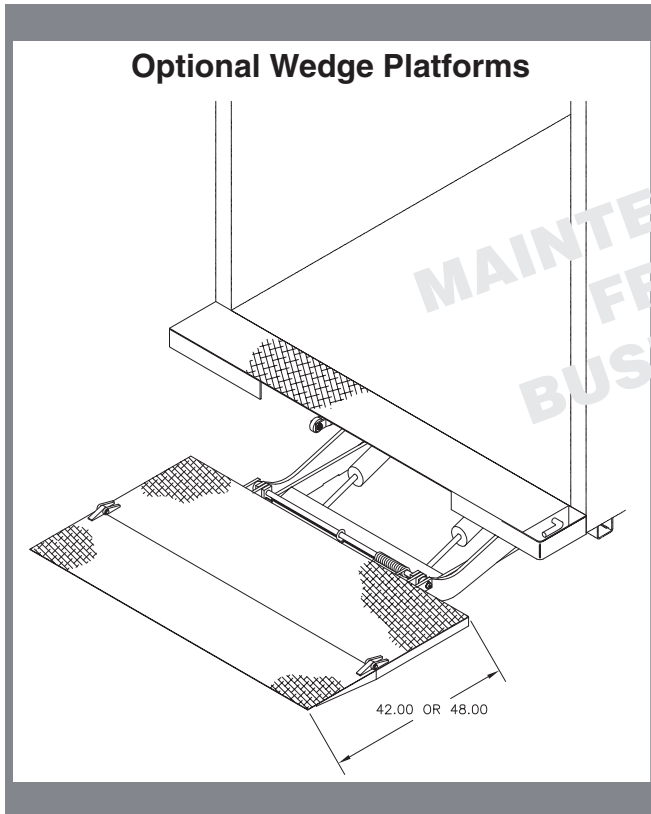

#### FEATURING:

- MAINTENANCE FREE BUSHINGS
- Fast and Easy Installation
- 2,500 to 3,000 lb. Capacities
- Meets TMC Electrical Guidelines
- Snubber Kit
- Heavy-Duty Reinforced Spacer
- Pre-Mounted Pump and Cylinders
- Torsion Spring Assist