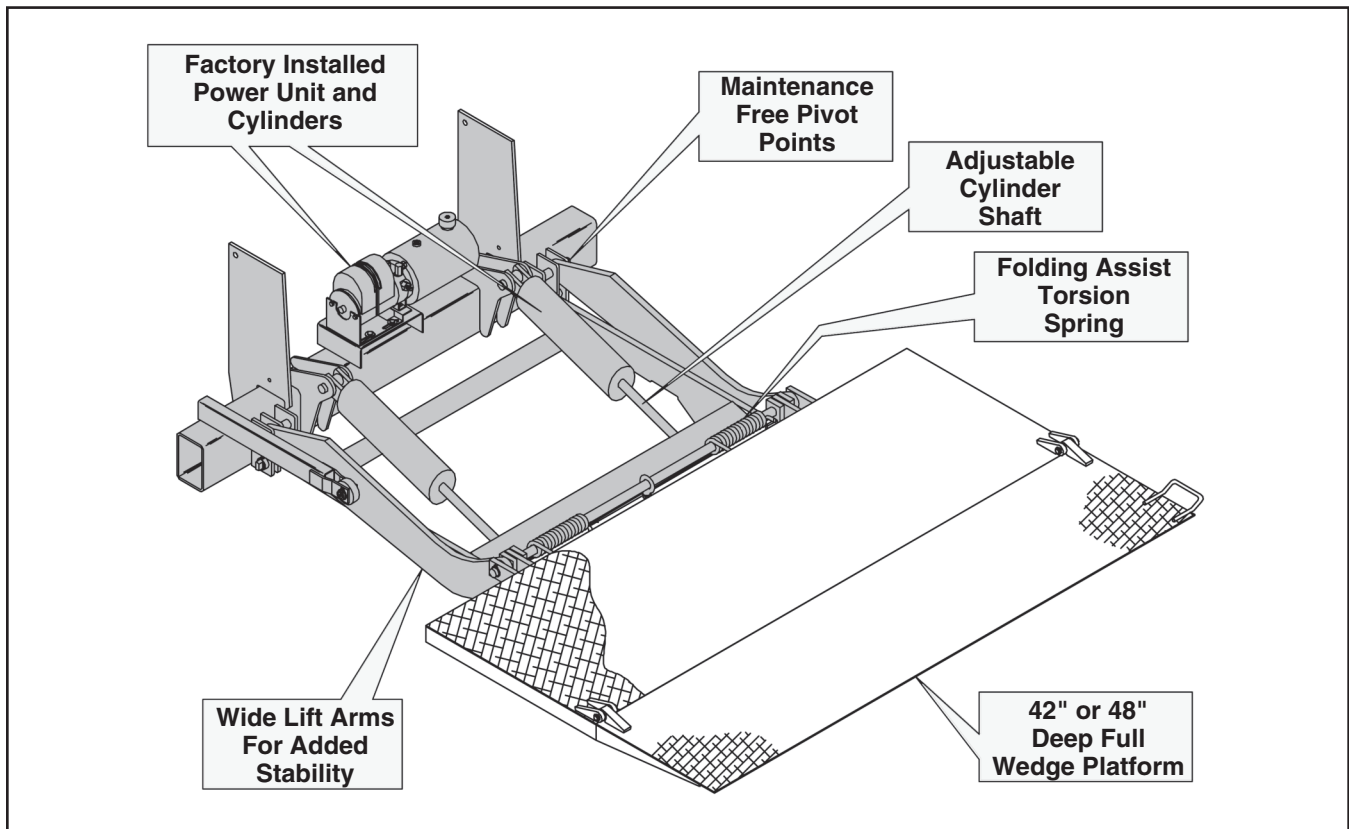

Features, Benefits and Specifications

STANDARD FEATURES AND BENEFITS:

- Pre-Assembled Pump and Cylinders for Quick and Easy Installation.
- Maintenance Free Bushings at All Major Pivot Points.
- Molded Toggle Switch for Convenient Mounting and Protection.
- 150 Amp Circuit Breaker for Electrical Protection.
- Torsion Springs for Easy Platform Handling.
- Heavy-Duty Reinforced Spacer for Better Durability.
- Standard Snubber Kit to Prevent Wear of Liftgate While in Traveling Position.
- Meets All TMC Electrical Guidelines for Reduced Service Requirements.
- Environmentally Sealed Toggle Switch Control for Better Dependability.

AVAILABLE OPTIONS FOR MDC SERIES:

- Remote Pendant Control
- In-Cab Shut Off Switch
- Push Button Control
- Heavy-Duty I-Beam Dock Bumpers
- Light Kits
- Trailer Kits
- Power Down
- Rubber Dock Bumpers
- Power Unit Enclosures

Model #	Platform	Load Capacity	Approx. Install Wt.	Bed Height Range
MDC30ET	72" or 84" x 42" + 6"	3000 lbs.		42" to 54"
MDC30ET	72" or 84" x 42 wedge	3000 lbs.		45" to 54"
MDC30ET	72" or 84" x 42 + 10 Ret Ramp	3000 lbs.		38" to 54"
MDC25ET	72" or 84" x 48 wedge (St/Alum)	2500 lbs.		45" to 54"
MDC LB 25ET	72" or 84" x 48 wedge (St/Alum)	2500 lbs.		38" to 45"

Application: Van Bodies, Stake Bodies, and Trailers
ET- Electric with Toggle Switch Control/Gravity Down

Distributed By: