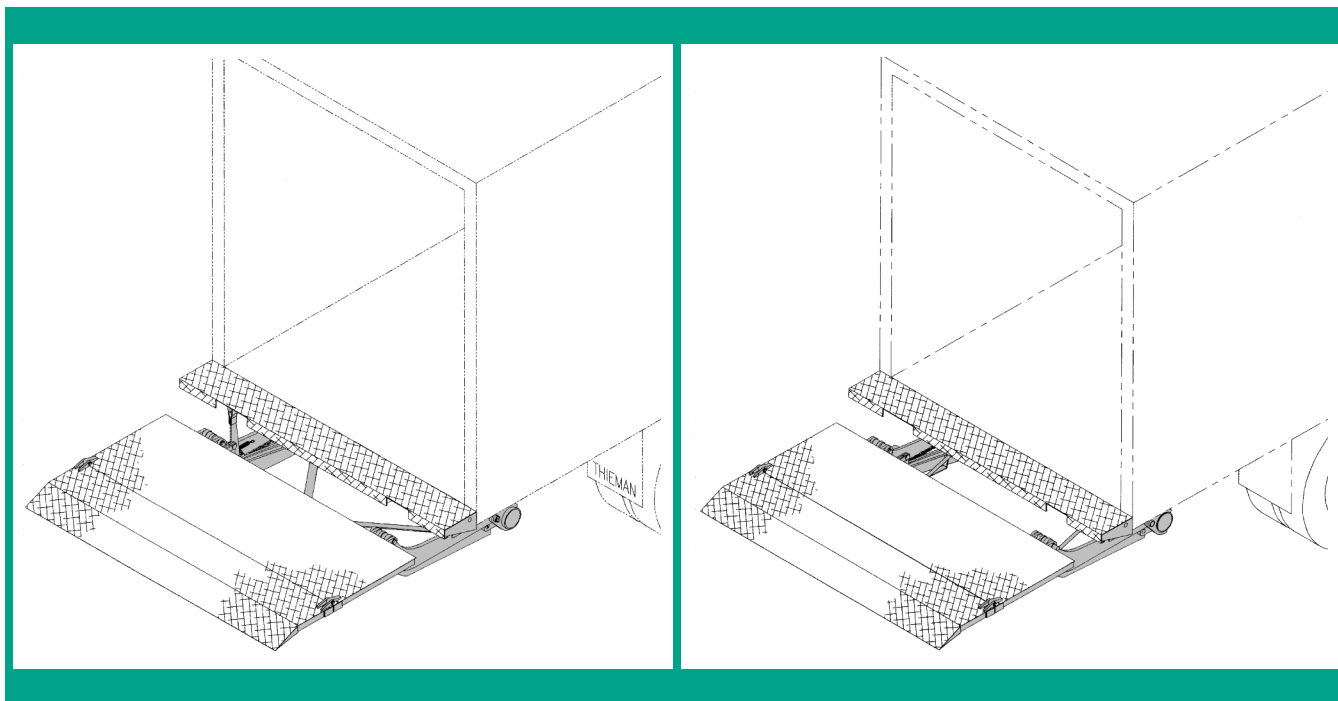

StowAways

Tailgates By **THIEMAN**

Raising Performance to New Levels

MODEL ST-22

MODEL ST-31

FEATURING:

- Meets TMC Electrical Guidelines
- 84" x 40" Platform Size
- Bed Height Range 48" to 56"
- 2200 lb. and 3100 lb. Capacities
- Heavy Duty Lift Frames
- Snubber Kit

Built with the strongest lift frame available, the THIEMAN ST-22 and ST-31 are the most durable Stowaways in their class.

Both of these units are designed for use on stake bodies, van bodies, and trailers, and store under the truck bed for direct dock loading and easy access to the cargo door.

- Dual Cylinder Lift for Maximum Stability (ST-31 Only)
- Adjustable Cylinder Shafts for Precise Alignment of Truck Floor and Platform
- Wide Lift Arms for Increased Stability
- 150 Amp Circuit Breaker for Electrical Protection
- Toggle Switch Control