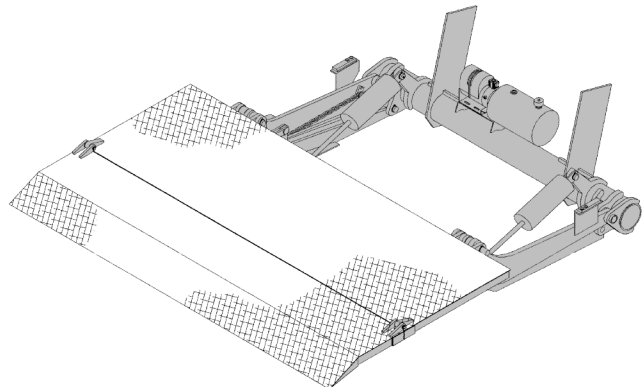

Features, Benefits and Specifications

MODEL ST-22

MODEL ST-31