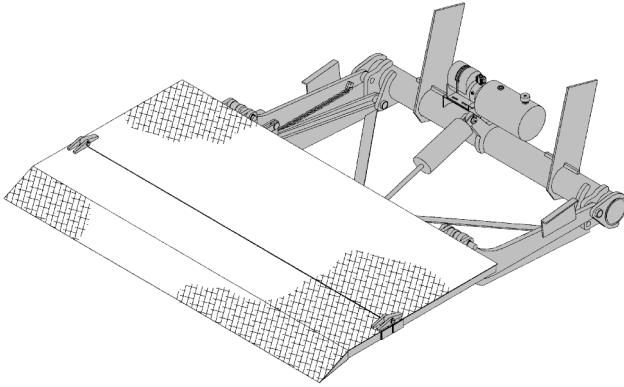

Features, Benefits and Specifications

MODEL ST-22

MODEL ST-31