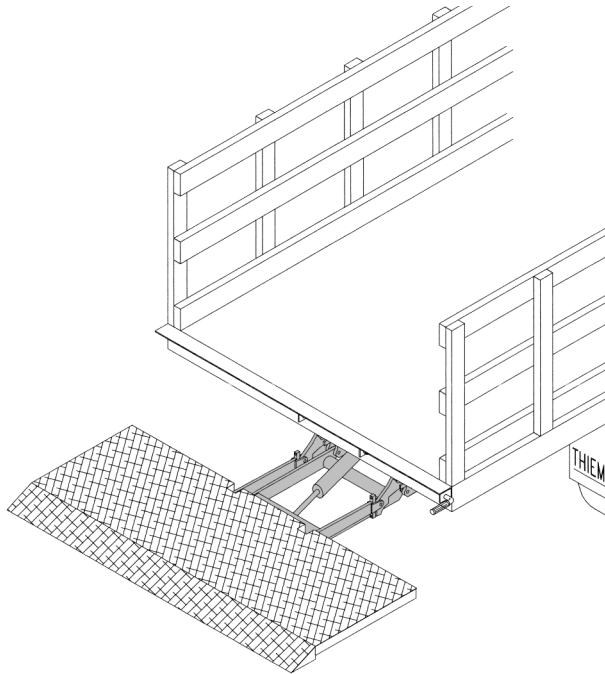

WEIGHTLIFTER

Tailgates By **THIEMAN**

Raising Performance to New Levels

Model TWL

Platform in Loading/Unloading Position

Platform in Travel Position

FEATURING:

- Meets TMC Electrical Guidelines
- 66" x 26" to 90" x 32" Platforms
- 1250 to 2000 lb. Capacities
- Cam Activated Power Close Platform
- Gravity Down Lowering
- Adjustable Cylinder Shaft
- Bed Height Range 33"-47" and 37"-52"

Designed for use on stake and van bodies, the THIEMAN TWL series is the most versatile and durable general purpose conventional style liftgate. The TWL features a wide range of bed heights which makes it possible to meet a variety of delivery needs.

The THIEMAN TWL's proven track record of dependability makes it a top choice for many applications.

Features, Benefits and Specifications

STANDARD FEATURES AND BENEFITS:

- | | |
|---|--|
| <ul style="list-style-type: none"> • Screw in Grease Fittings at All Wear Points for Easier Maintenance • Adjustable Cylinder Shaft for Precise Alignment of Truck Floor and Platform • 150 Amp Circuit Breaker for Electrical Protection • Gravity Down Platform for Less Demand on Power Unit | <ul style="list-style-type: none"> • Cam Activated, Power Close Platform for Easy Closing • Latch Chain for Increased Safety • Meets All TMC Electrical Guidelines for Reduced Service Requirements |
|---|--|