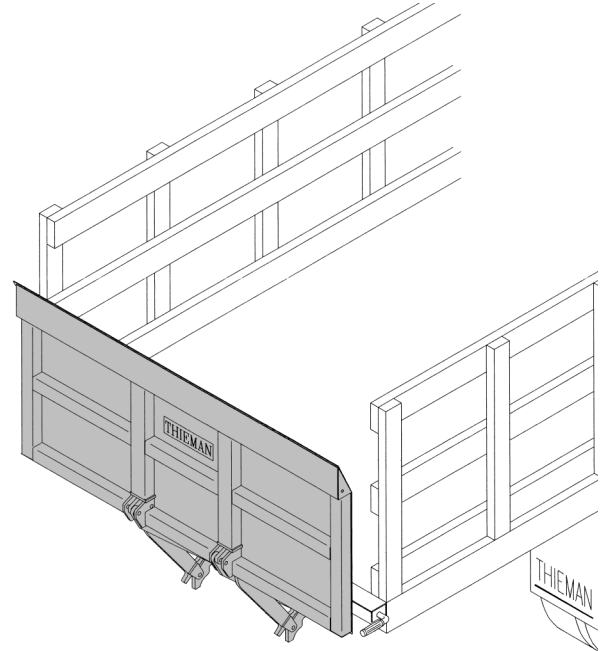

WEIGHTLIFTER

Tailgates By **THIEMAN**

Raising Performance to New Levels

Model TWL

Platform in Loading/Unloading Position

Platform in Travel Position

FEATURING:

- Meets TMC Electrical Guidelines
- 66" x 26" to 90" x 32" Platforms
- 1250 to 2000 lb. Capacities
- Cam Activated Power Close Platform
- Gravity Down Lowering
- Adjustable Cylinder Shaft
- Bed Height Range 33"-47" and 37"-52"

Designed for use on stake and van bodies, the THIEMAN TWL series is the most versatile and durable general purpose conventional style liftgate. The TWL features a wide range of bed heights which makes it possible to meet a variety of delivery needs.

The THIEMAN TWL's proven track record of dependability makes it a top choice for many applications.

Features, Benefits and Specifications

STANDARD FEATURES AND BENEFITS:

- | | |
|---|--|
| <ul style="list-style-type: none"> • Screw in Grease Fittings at All Wear Points for Easier Maintenance • Adjustable Cylinder Shaft for Precise Alignment of Truck Floor and Platform • 150 Amp Circuit Breaker for Electrical Protection • Gravity Down Platform for Less Demand on Power Unit | <ul style="list-style-type: none"> • Cam Activated, Power Close Platform for Easy Closing • Latch Chain for Increased Safety • Meets All TMC Electrical Guidelines for Reduced Service Requirements |
|---|--|