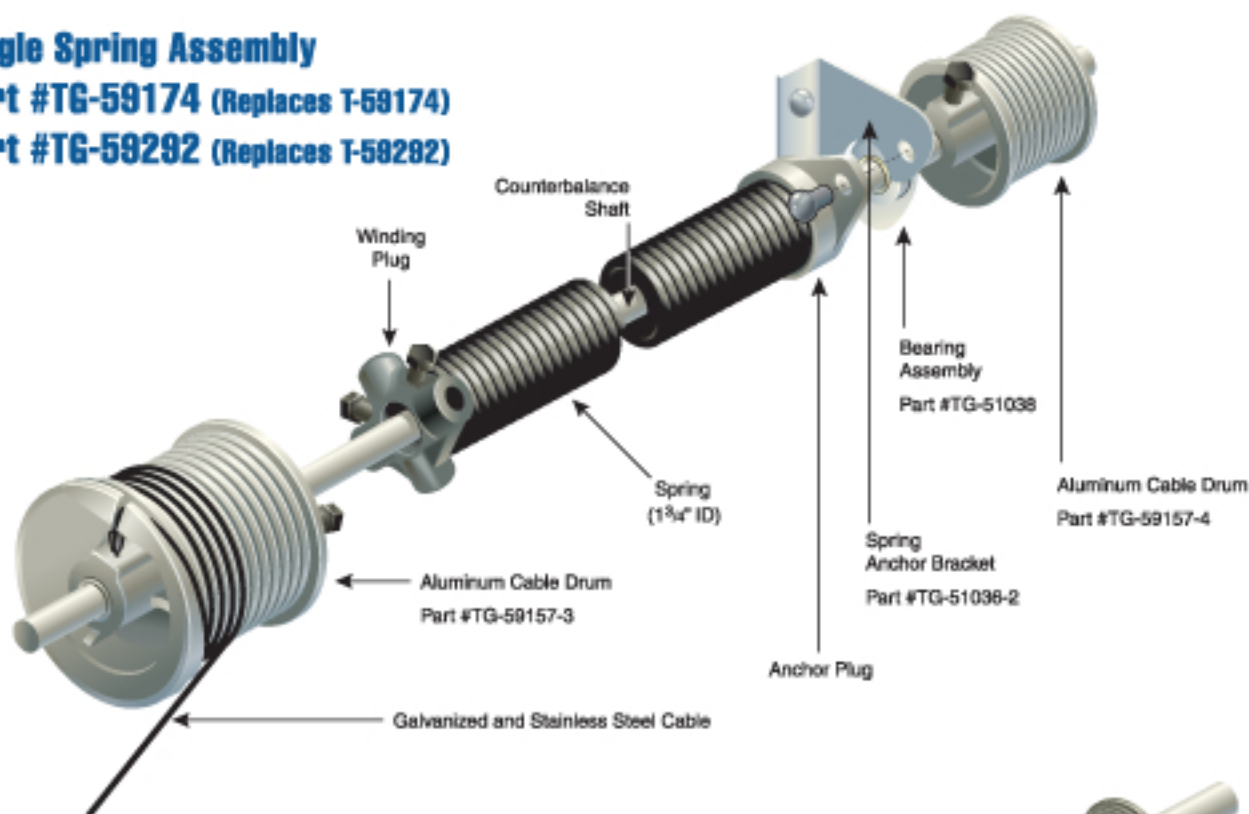

Roll-Up Door Springs

Single Spring Assembly

Part #TG-59174 (Replaces T-59174)

Part #TG-59292 (Replaces T-59292)

Dual Spring Balancer

Part #TG-2376 (Replaces W-2376)